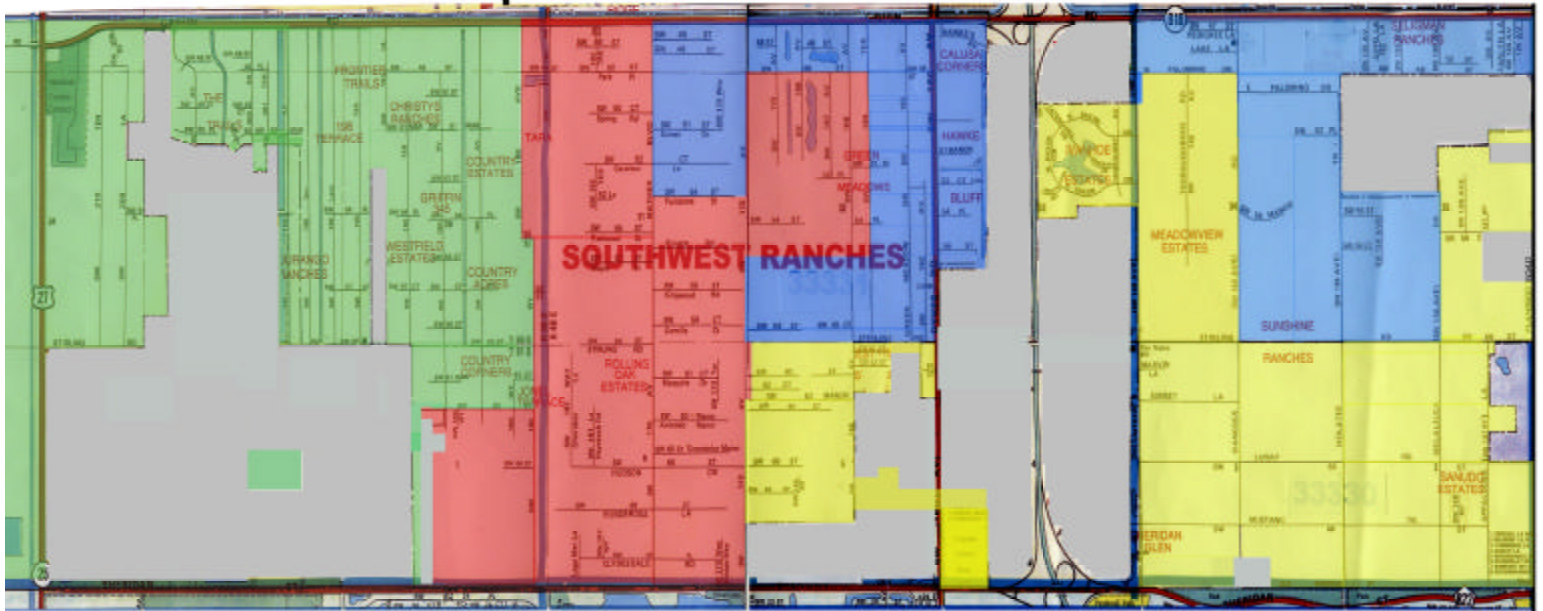

TOWN OF SOUTHWEST RANCHES

APPROVED DISTRICTING MAP

LEGEND

Districts	Population Totals	% of Population
District 1	1,840	25.8936
District 2	1,760	24.7678
District 3	1,752	24.6411
District 4	1,752	24.6552